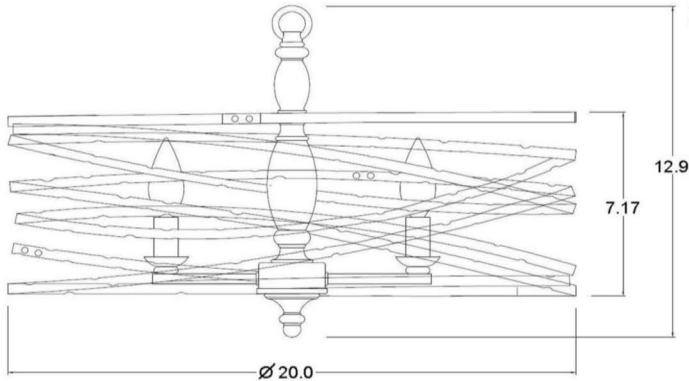

MISENO

— TAKE ME HOME —

BY

4 Light Pendant Fixture SBU143977RT

Product Description:

4lt Pendant Fixture

Available finish

Rust

Technical Information

Weight:	9
Safety Rating:	DRY
Material:	Steel
Lamp Base:	(4) E12- Candelabra
Fixture Height:	13
Width:	20
O.A. Height:	87
ADA:	No
Lamp Included:	No
Energy Efficient:	No
Light Source:	60W B10
Extra Lead Wire:	32